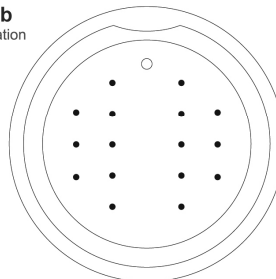

INSIDE TUB VIEW - WILL VARY BY TUB DESIGN

Air Jet

Remote

Oval bathtub
Sample jet configuration

with end drain

with center drain

Rectangular bathtub
Sample jet configuration

with end drain

with center drain

Round bathtub
Sample jet configuration

These diagrams are general representations.
Jet placement may vary dependent on tub shape

Features:

(16) Maxi Air Jets

Elbows for air jets

Tees for air jets