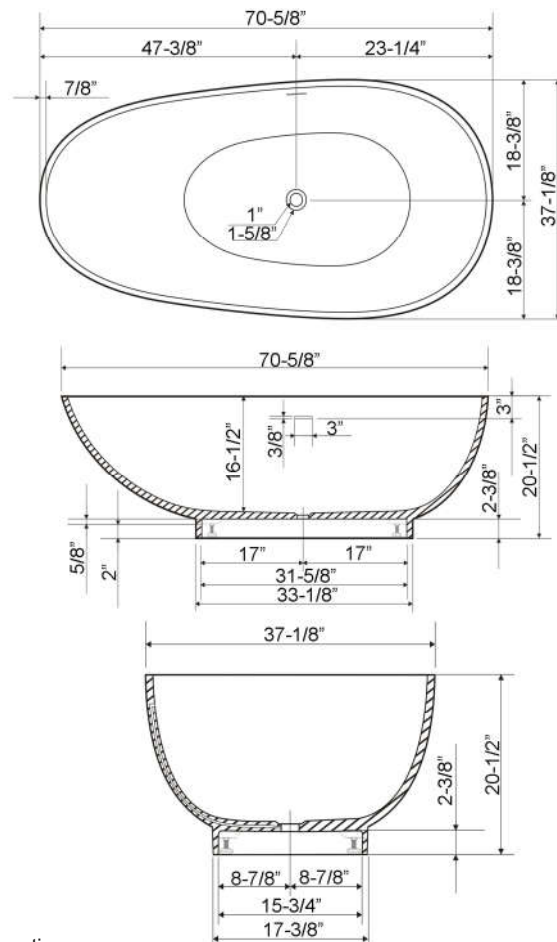

Tub Colors:

WH Matte White
WH-GL Gloss White

Dimensions of fixture are nominal and specifications subject to change without notice.

11/28/2018

P 847•244•1234

www.barclayproducts.com